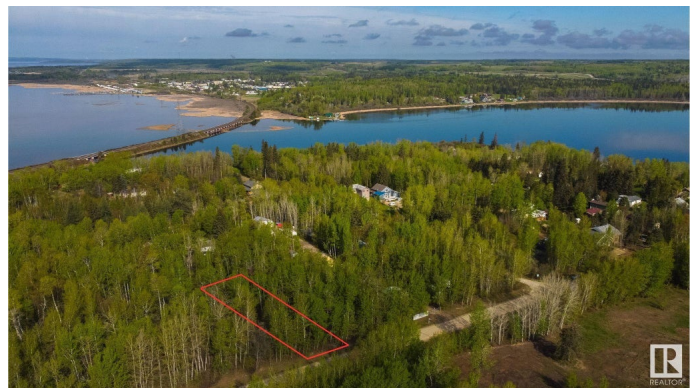

\$155,000 - 304 53102 Rge Road 40, Rural Parkland County

MLS® #E4438963

\$155,000

0 Bedroom, 0.00 Bathroom,
Rural on 0.38 Acres

Moonlight Bay (Parkland), Rural Parkland County, AB

Come live by the lake! This 0.38 acre lot in Moonlight Bay is fully treed, and offers you the chance to develop it to your tastes with no architectural controls! Due to its convenient DOUBLE-LOT location, the potential exists for multiple access points onto the property depending on your vision. Whether you choose to keep the lot treed, or clear it all away – the choice here is yours. Wabamun Lake offers endless recreational opportunities which include fishing, ice fishing, swimming, watersports, sailing, sledding, & cross-country skiing – you name it, you can do it here. The shores of the lake are just a few steps away, while the provincial boat launch is conveniently located just down the road. With easy access to Hwy 16, this lot is only 20 mins from Spruce Grove & 35 mins from Edmonton’s city limits on PAVED roads, making it the perfect spot for a weekend escape or vacation retreat.

Essential Information

MLS® #	E4438963
Price	\$155,000
Bathrooms	0.00
Acres	0.38

Type	Rural
Sub-Type	Vacant Lot/Land
Status	Active

Community Information

Address	304 53102 Rge Road 40
Area	Rural Parkland County
Subdivision	Moonlight Bay (Parkland)
City	Rural Parkland County
County	ALBERTA
Province	AB
Postal Code	T0E 2K0

Exterior

Exterior Features Backs Onto Park/Trees, Boating, Flat Site, Private Setting, Ravine View, Recreation Use, Treed Lot, See Remarks

Additional Information

Date Listed	May 28th, 2025
Days on Market	20
Zoning	Zone 93