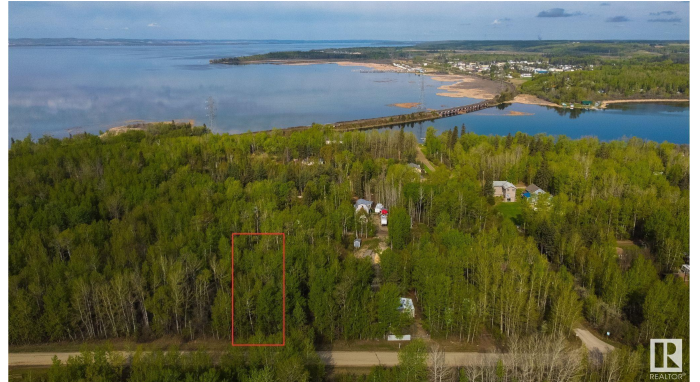

\$155,000 - 304 53102 Rge Road 40, Rural Parkland County

MLS® #E4438963

\$155,000

0 Bedroom, 0.00 Bathroom,
Rural on 0.38 Acres

Moonlight Bay (Parkland), Rural Parkland County, AB

Come live by the lake! This 0.38 acre lot in Moonlight Bay is fully treed, and offers you the chance to develop it to your tastes with no architectural controls! Due to its convenient DOUBLE-LOT location, the potential exists for multiple access points onto the property depending on your vision. Whether you choose to keep the lot treed, or clear it all away – the choice here is yours. Wabamun Lake offers endless recreational opportunities which include fishing, ice fishing, swimming, watersports, sailing, sledding, & cross-country skiing – you name it, you can do it here. The shores of the lake are just a few steps away, while the provincial boat launch is conveniently located just down the road. With easy access to Hwy 16, this lot is only 20 mins from Spruce Grove & 35 mins from Edmonton’s city limits on PAVED roads, making it the perfect spot for a weekend escape or vacation retreat.

Exterior

Exterior Features Backs Onto Park/Trees, Boating, Flat Site, Private Setting, Ravine View, Recreation Use, Treed Lot, See Remarks

Additional Information

Date Listed	May 28th, 2025
Days on Market	20
Zoning	Zone 93